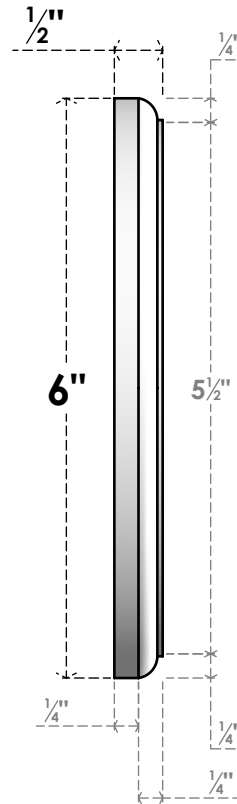

ROSP060X060X050GRY11

6"W X 6"H X 1/2"P STANDARD GRAYSON FLOWER ROSETTE WITH ROUNDED EDGE, ARCHITECTURAL GRADE PVC

FRONT

SIDE

EKENA MILLWORK
2300 WEST MAIN ST.
CLARKSVILLE, TX 75426
TOLL FREE: 866-607-0453
WWW.EKENAMILLWORK.COM

NOTES

1. INSTALLATION TO BE COMPLETED IN ACCORDANCE WITH MANUFACTURER'S SPECIFICATIONS.
2. DRAWING MAY NOT BE TO SCALE
3. THIS DRAWING IS INTENDED FOR DESIGN AND PLANNING PURPOSES ONLY.
4. ALL INFORMATION CONTAINED HEREIN WAS CURRENT AT THE TIME OF DEVELOPMENT BUT MUST BE REVIEWED AND APPROVED BY THE PRODUCT MANUFACTURER TO BE CONSIDERED ACCURATE.
5. ARCHITECTURAL GRADE PVC PRODUCTS ARE MADE FROM EXPANDED CELLULAR PVC AND COME NATURALLY WHITE BUT MAY BE PAINTED