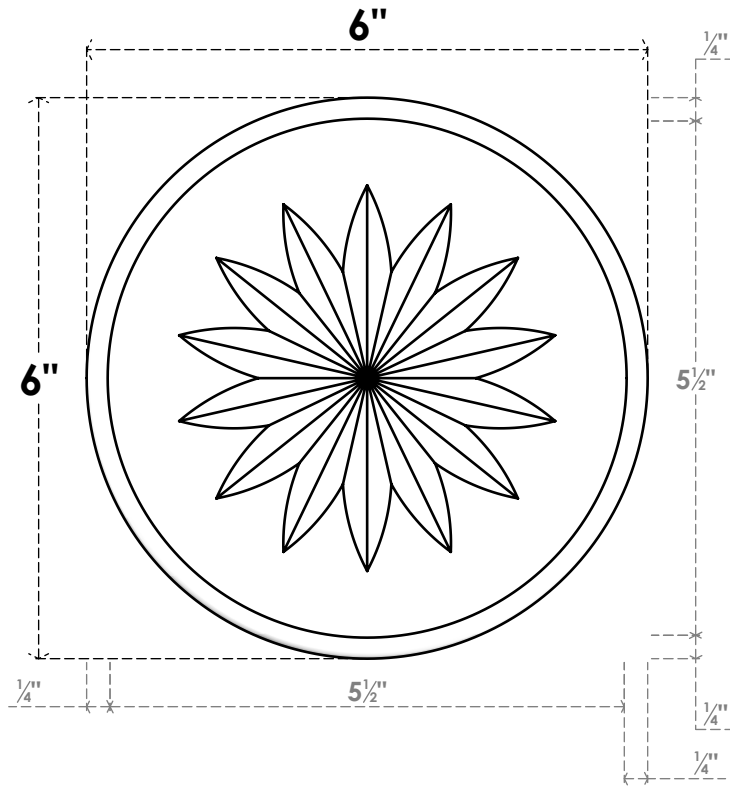

ROSP060X060X050GRY11

6"W X 6"H X 1/2"P STANDARD GRAYSON FLOWER ROSETTE WITH ROUNDED EDGE, ARCHITECTURAL GRADE PVC

FRONT

SIDE

EKENA MILLWORK
2300 WEST MAIN ST.
CLARKSVILLE, TX 75426
TOLL FREE: 866-607-0453
WWW.EKENAMILLWORK.COM